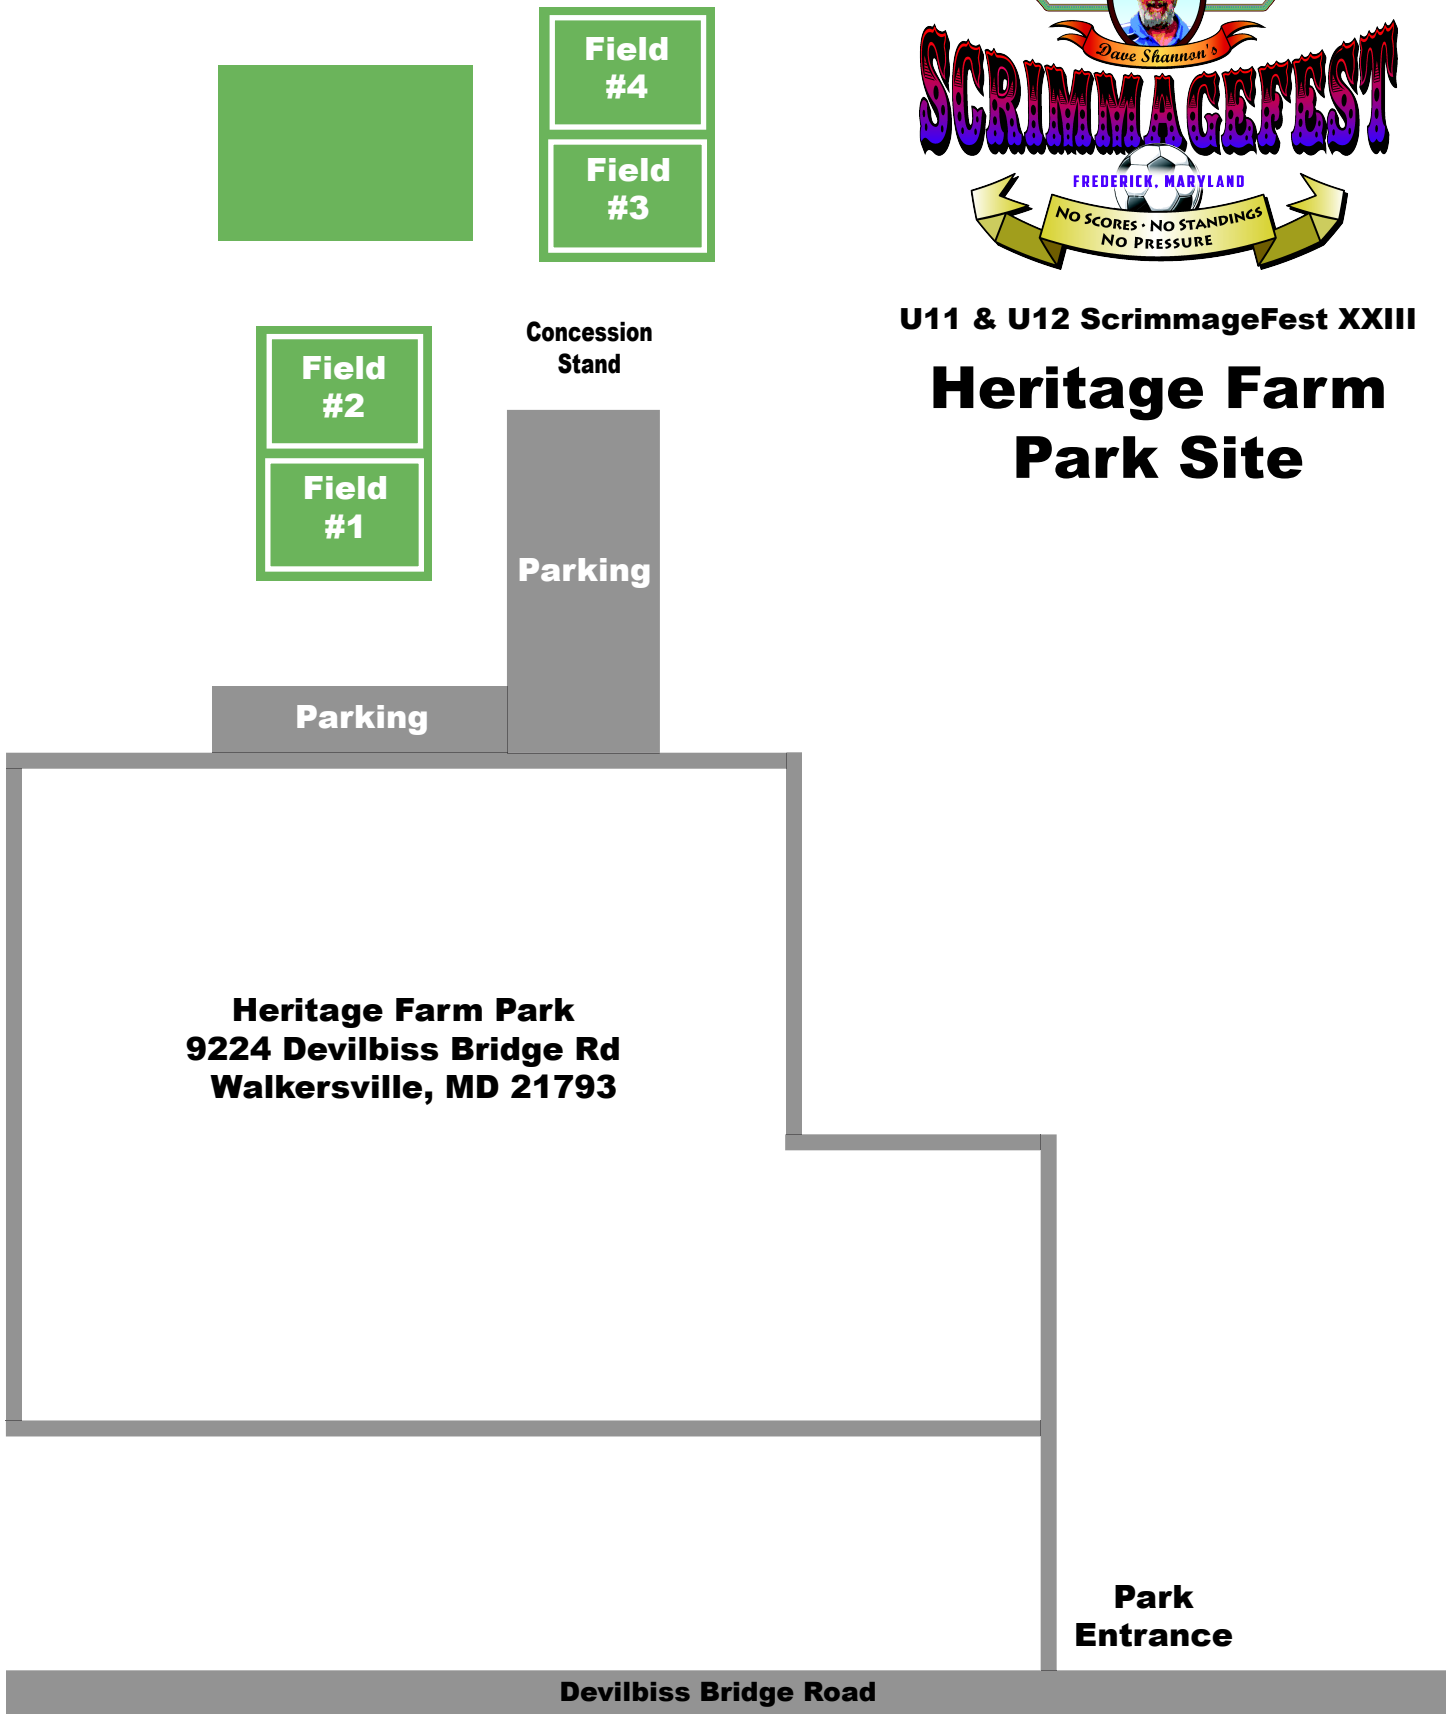

**U11 & U12 ScrimmageFest XXIII**

# **Heritage Farm Park Site**

**Heritage Farm Park  
9224 Devilbiss Bridge Rd  
Walkersville, MD 21793**

**Devilbiss Bridge Road**

**Park  
Entrance**

**Concession  
Stand**

**Parking**

**Parking**

**Field  
#2**

**Field  
#1**

**Field  
#4**

**Field  
#3**